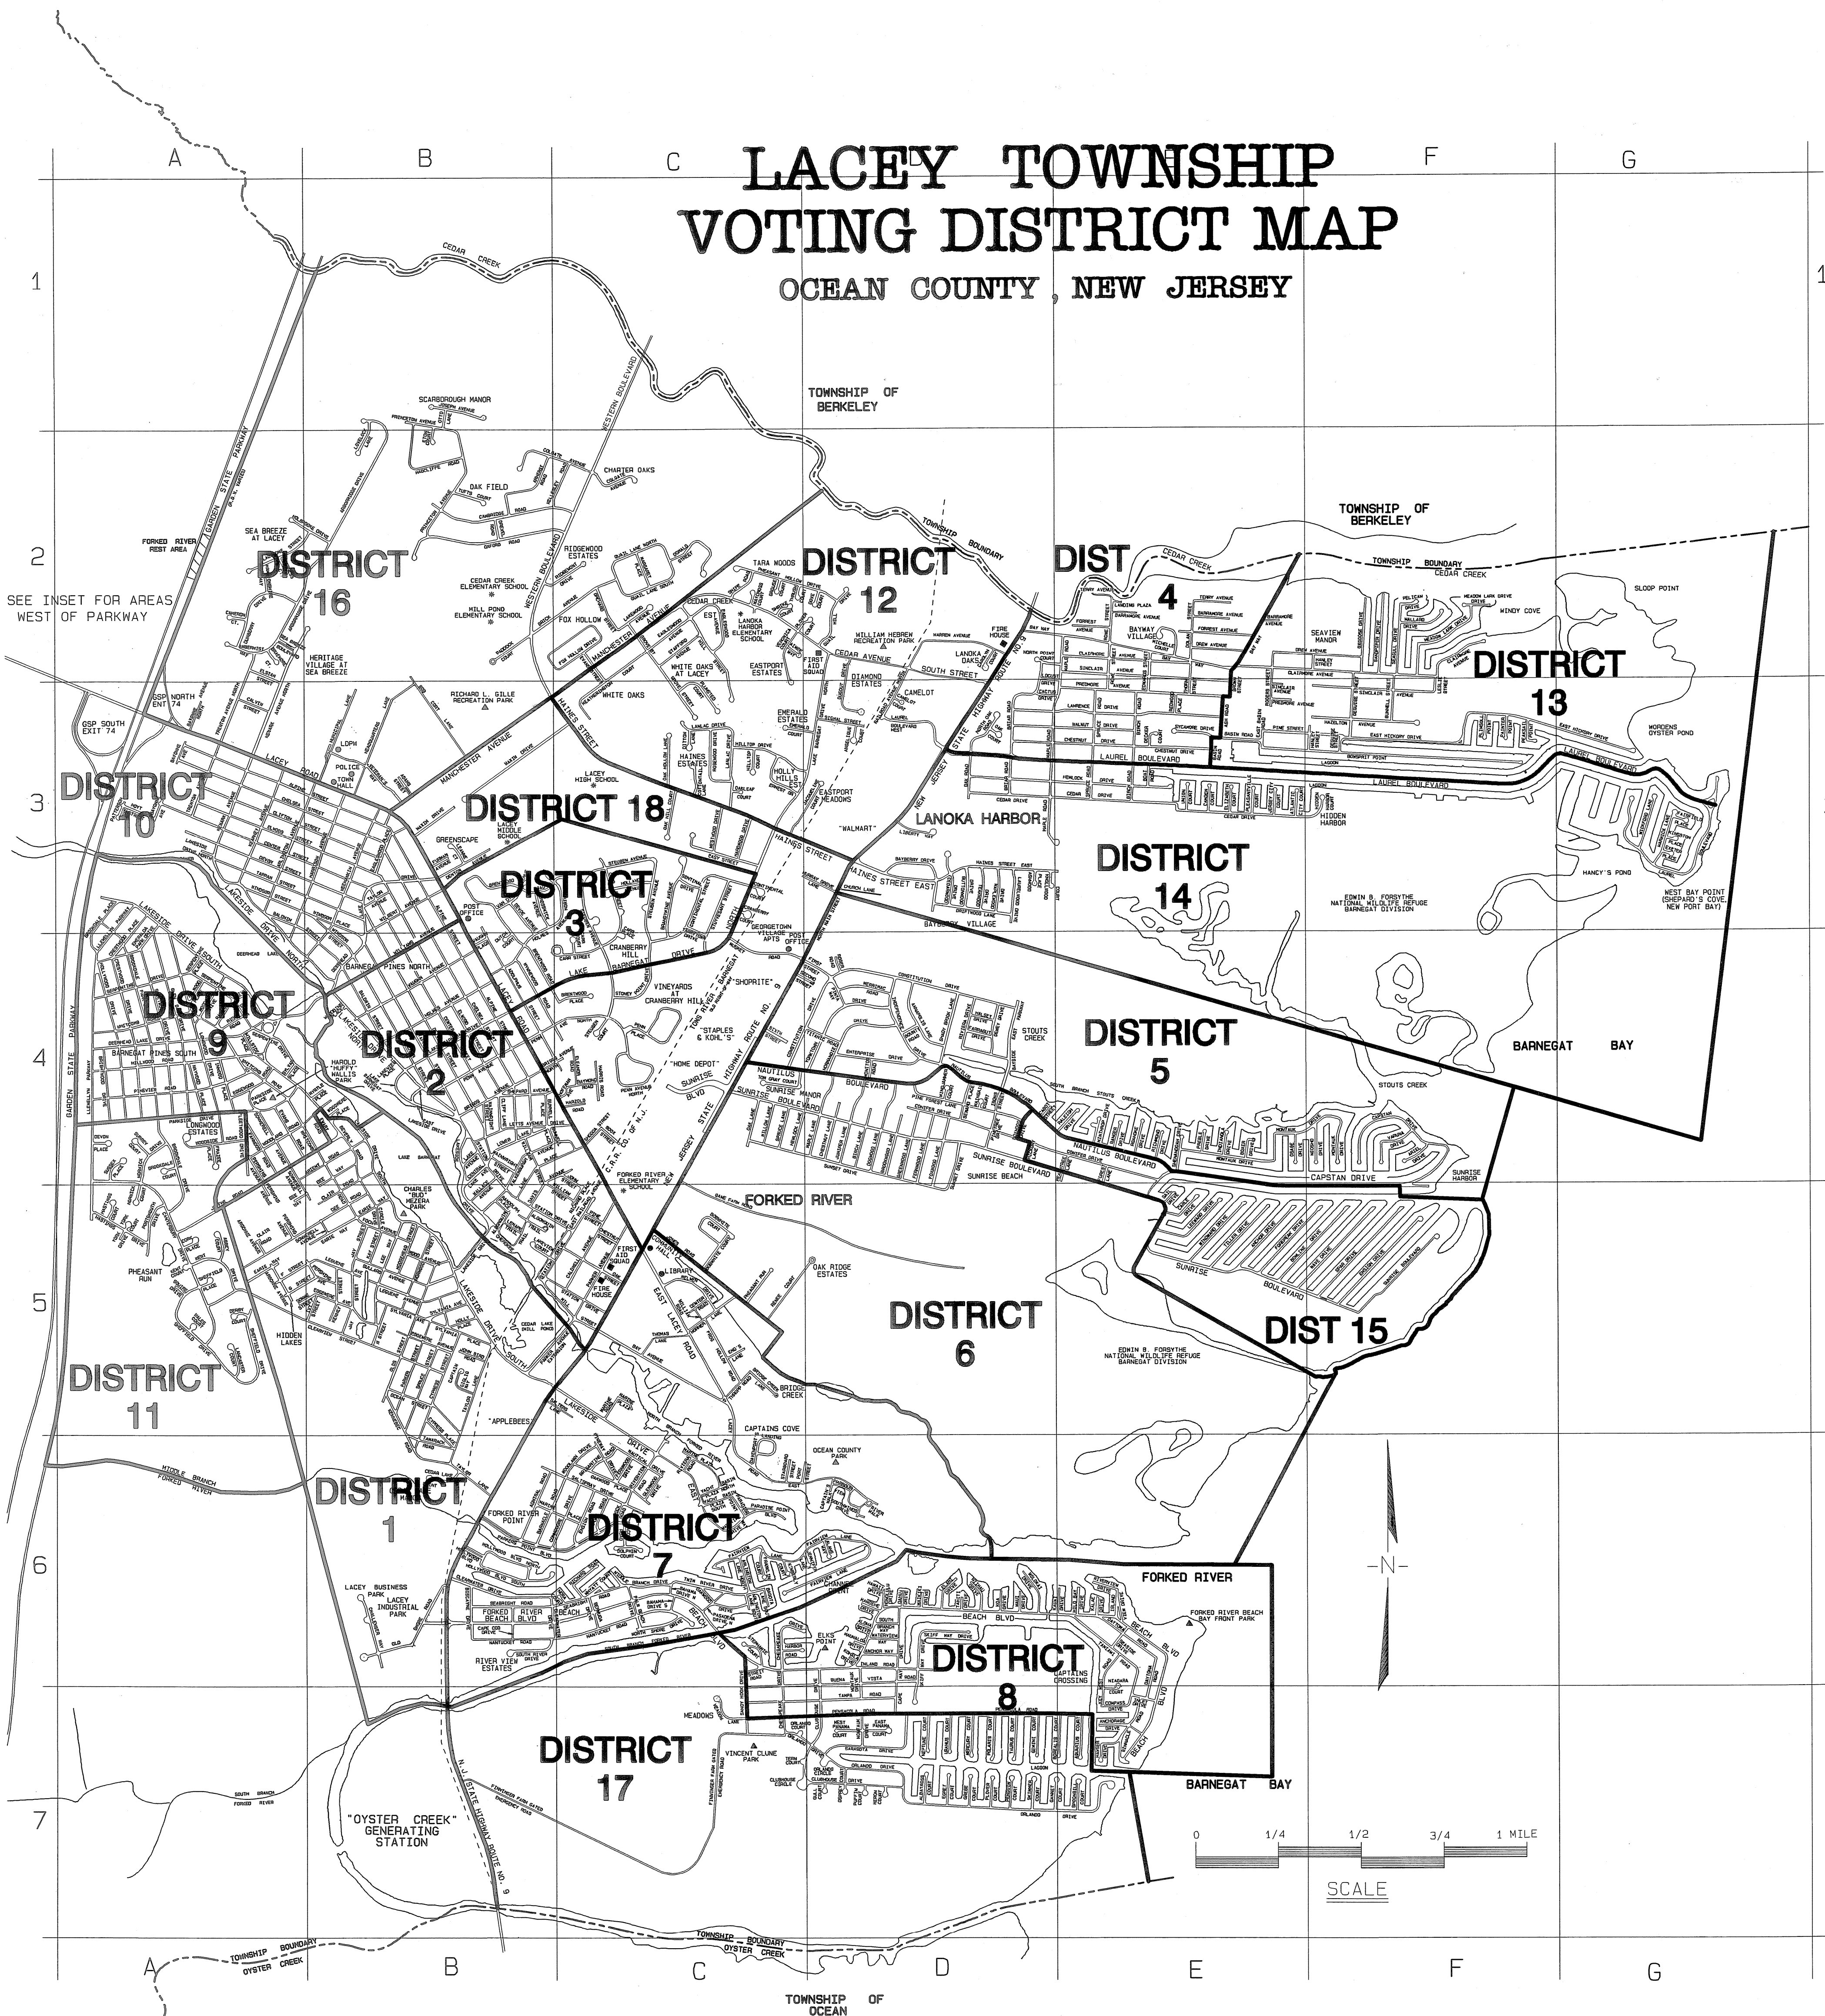

LACEY TOWNSHIP VOTING DISTRICT MAP

OCEAN COUNTY, NEW JERSEY

SEE INSET FOR AREAS WEST OF PARKWAY

REVISION:
5-11-15 - ADD DISTRICT #18, UPDATE ROADS.

LEGEND:
ELECTION DISTRICTS 18

I CERTIFY THAT, TO THE BEST OF MY KNOWLEDGE, THE ELECTION DISTRICT BOUNDARIES SHOWN ON THIS MAP ARE THOSE LEGALLY IN EFFECT AND ARE ACCURATE OF THIS DATE.